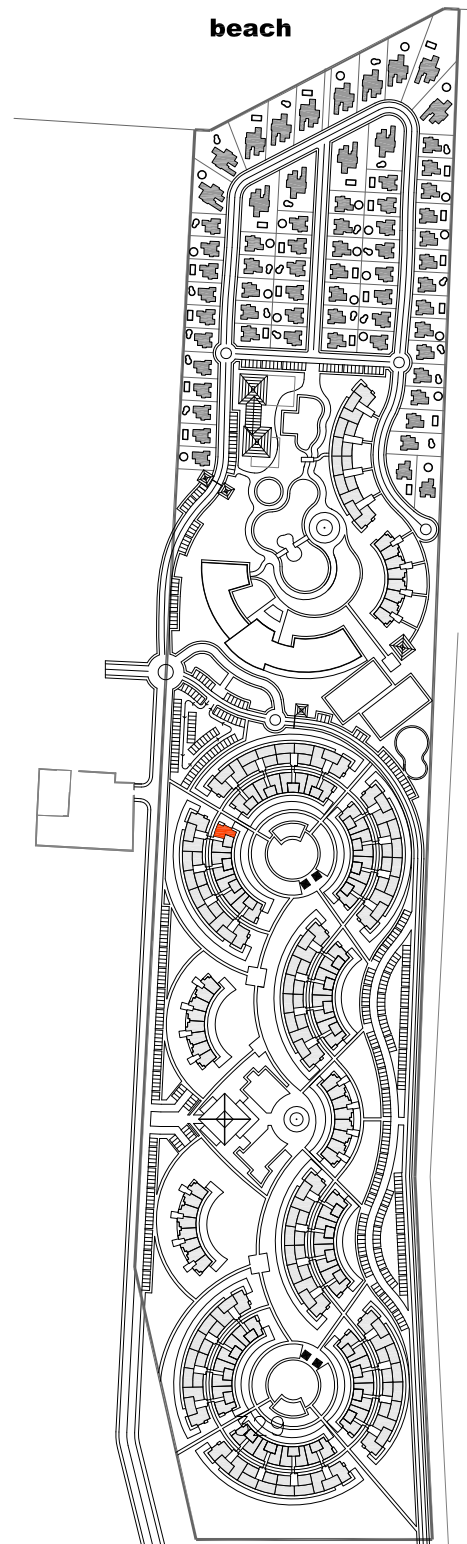

Surfaces	m2
Useful Surface	71,17
Built Surface	88,10
Terrace Surface	24,33

ESCALE 1:75

ORIENTATIVE PLAN

ATLANTIC OCEAN

beach

Figurative plan, all materials, colors, furniture, exterior areas ornamentation and household-electric are orientative, will be defined in the quality memory. The surfaces are approximate and can suffer some variations by technical necessities during the execution of the building.

329 FLAT TYPE B

BLOCK 5-STAIRS CORE 17-C1