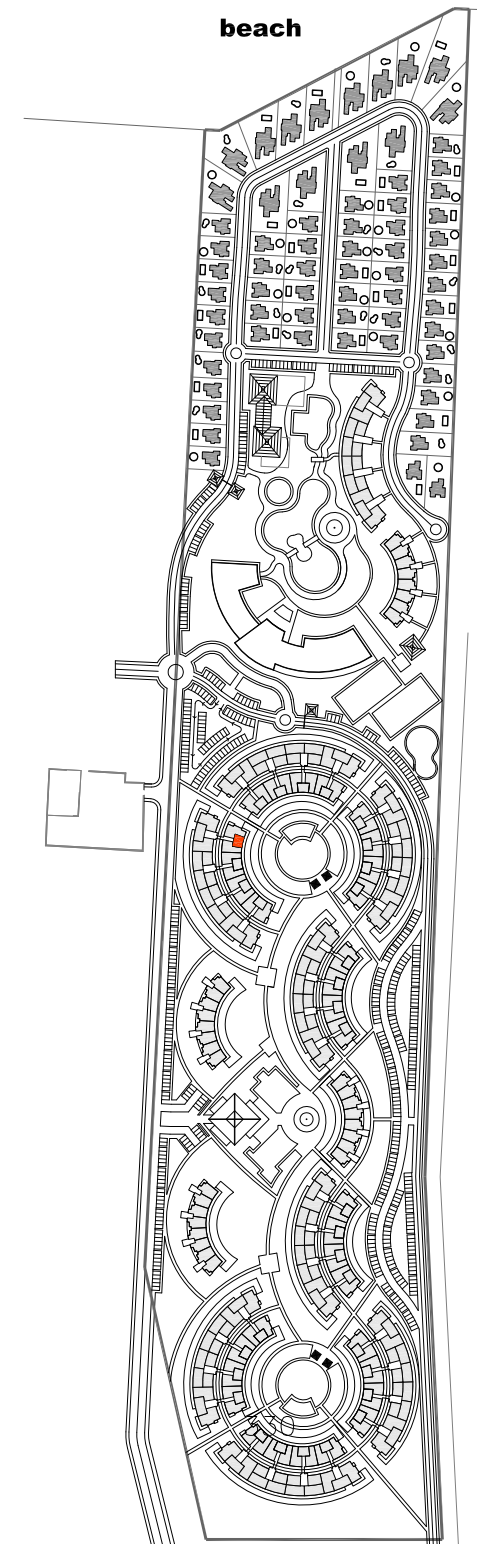

| Surfaces | m2 |
|-----------------|-------|
| Useful Surface | 40,30 |
| Built Surface | 47,26 |
| Terrace Surface | 14,25 |

ESCALE 1:75

ORIENTATIVE PLAN

ATLANTIC OCEAN

Figurative plan, all materials, colors, furniture, exterior areas ornamentation and household-electric are orientative, will be defined in the quality memory. The surfaces are approximate and can suffer some variations by technical necessities during the execution of the building.

330 FLAT TYPE C

BLOCK 5-STAIRS CORE 17-B1