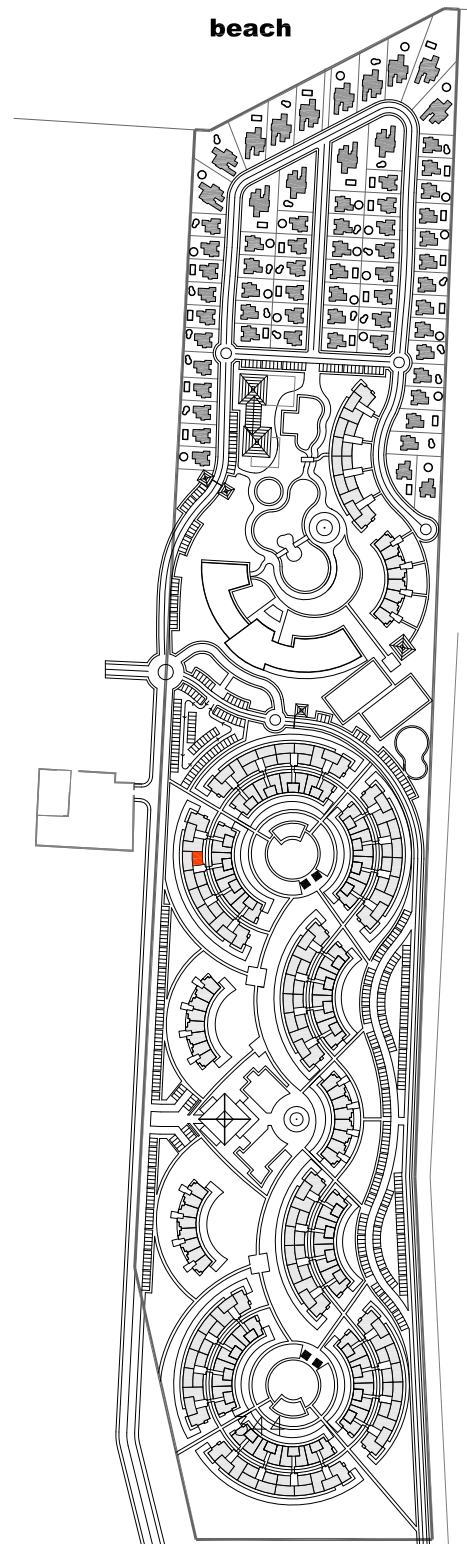

Surfaces	m2
Useful Surface	71,31
Built Surface	86,82
Terrace Surface	12,53

ESCALE 1:75

ORIENTATIVE PLAN

ATLANTIC OCEAN

beach

Figurative plan, all materials, colors, furniture, exterior areas ornamentation and household-electric are orientative, will be defined in the quality memory. The surfaces are approximate and can suffer some variations by technical necessities during the execution of the building.

344 FLAT TYPE D

BLOCK 5-STAIRS CORE 18-D1