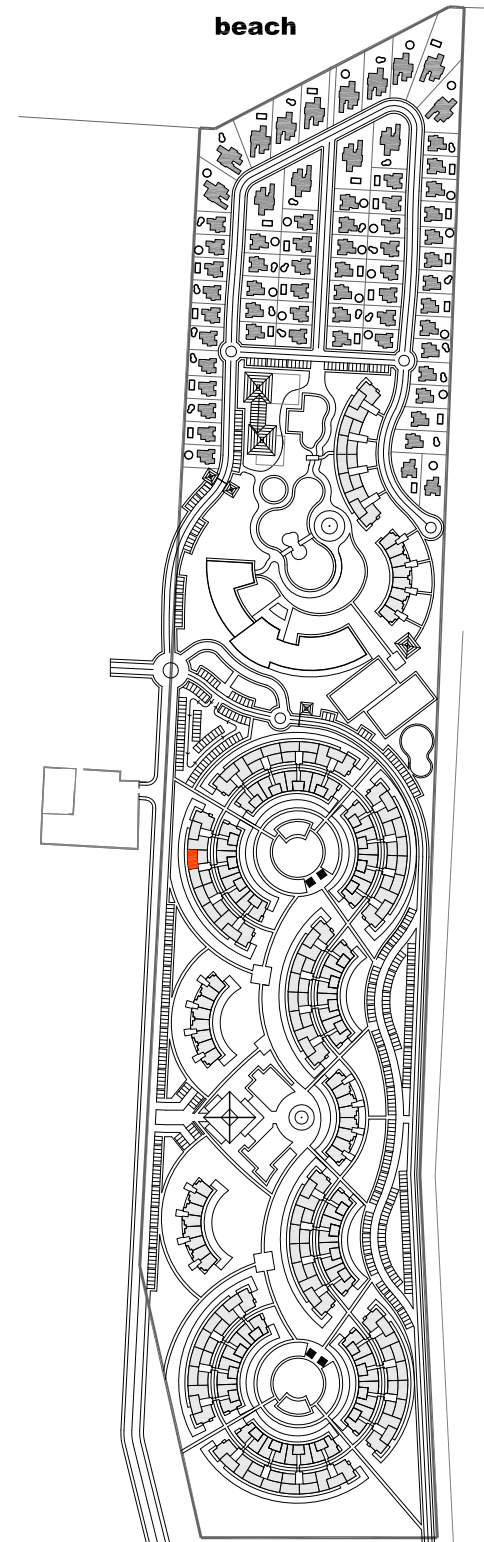

Surfaces	m2
Useful Surface	45,96
Built Surface	57,20
Terrace Surface	18,66

ESCALE 1:75

ORIENTATIVE PLAN

ATLANTIC OCEAN

beach

Figurative plan, all materials, colors, furniture, exterior areas ornamentation and household-electric are orientative, will be defined in the quality memory. The surfaces are approximate and can suffer some variations by technical necessities during the execution of the building.

345

FLAT TYPE E

BLOCK 5-STAIRS CORE 18-E1