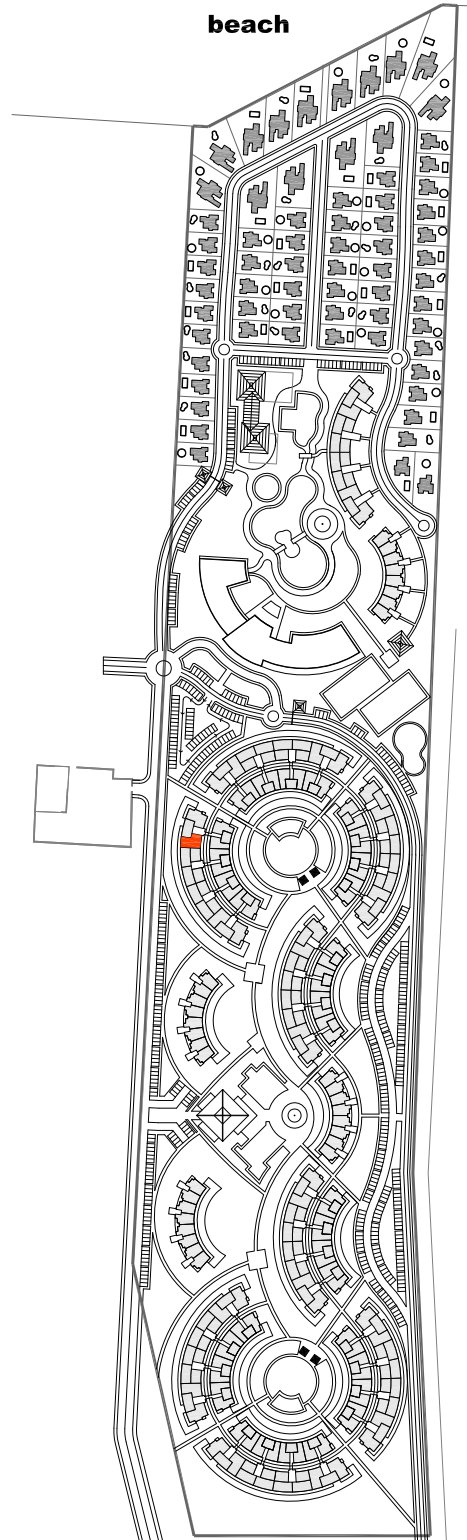

Surfaces	m ²
Useful Surface	88,53
Built Surface	106,07
Terrace Surface	14,39

ESCALE 1:75

ORIENTATIVE PLAN

ATLANTIC OCEAN

Figurative plan, all materials, colors, furniture, exterior areas ornamentation and household-electric are orientative, will be defined in the quality memory. The surfaces are approximate and can suffer some variations by technical necessities during the execution of the building.

343

FLAT TYPE H

BLOCK 5-STAIRS CORE 17-F1