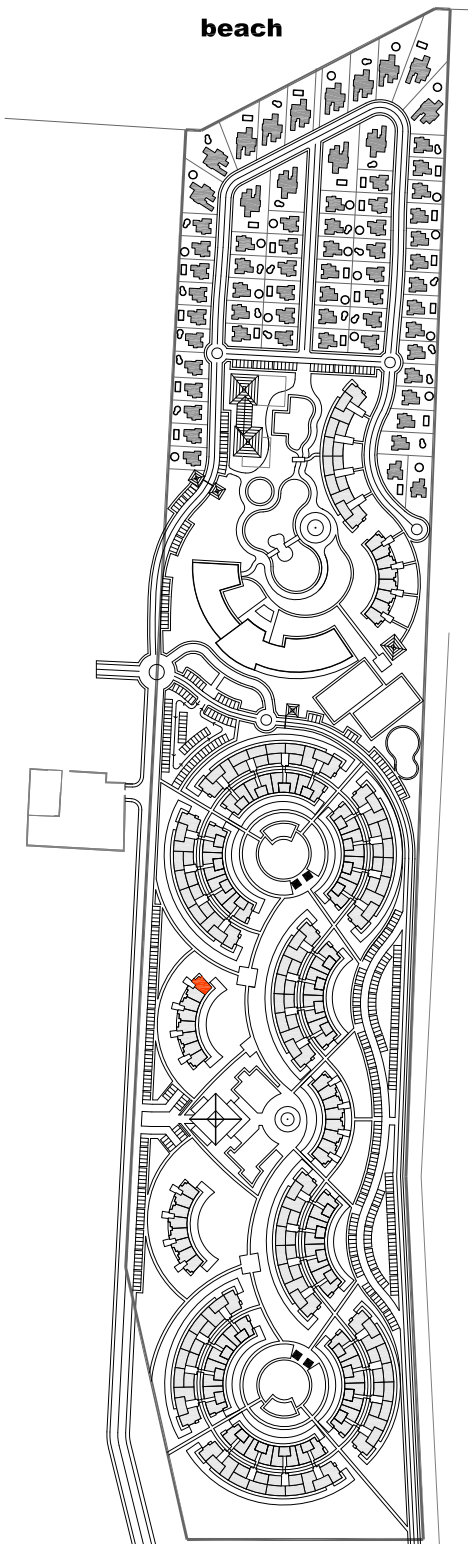

Surfaces	m2
Useful Surface	67,73
Built Surface	80,84
Terrace Surface	24,43

ESCALE 1:75

beach

Figurative plan, all materials, colors, furniture, exterior areas ornamentation and household-electric are orientative, will be defined in the quality memory. The surfaces are approximate and can suffer some variations by technical necessities during the execution of the building.