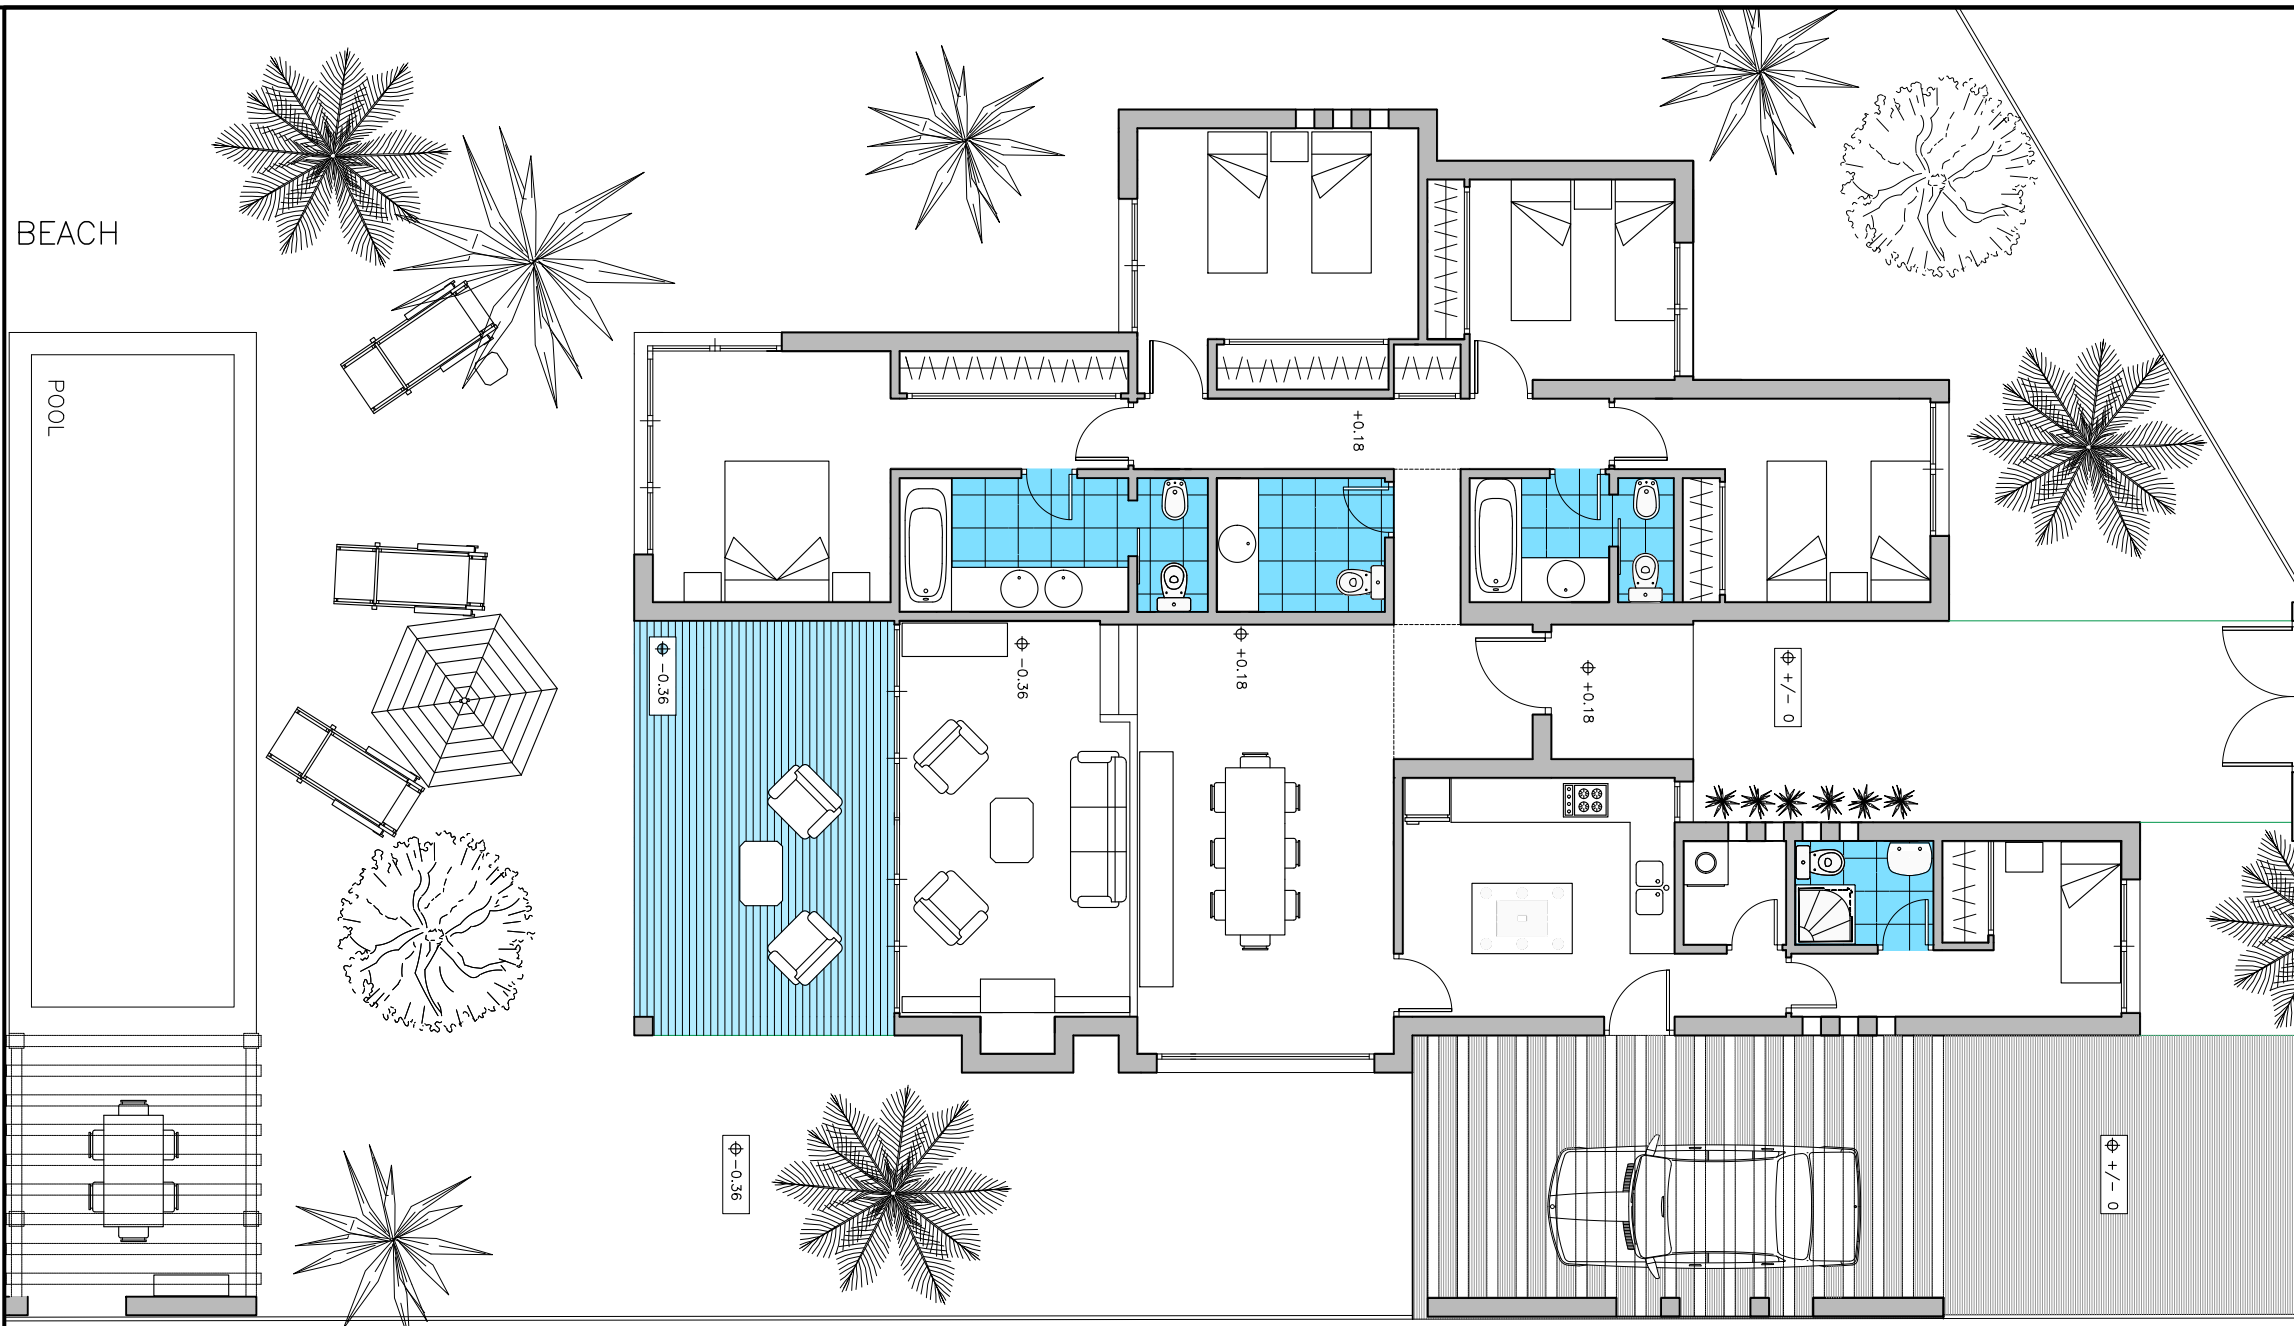

Atlantic Ocean

Beach

Figurative plan, all materials, colors, furniture, exterior areas ornamentation and household-electric are orientative, will be defined in the quality memory. The surfaces are approximate and can suffer some variations by technical necessities during the execution of the building.

BEACH

POOL

Surfaces	m ²
Plot Area	520.00
Built House Surface	163.10
Terrace Surface	23.10
Total Built Surface	186.10
Scale	1/100

VILLE TYPE C – GROUND FLOOR – PLOT AREA 520m2