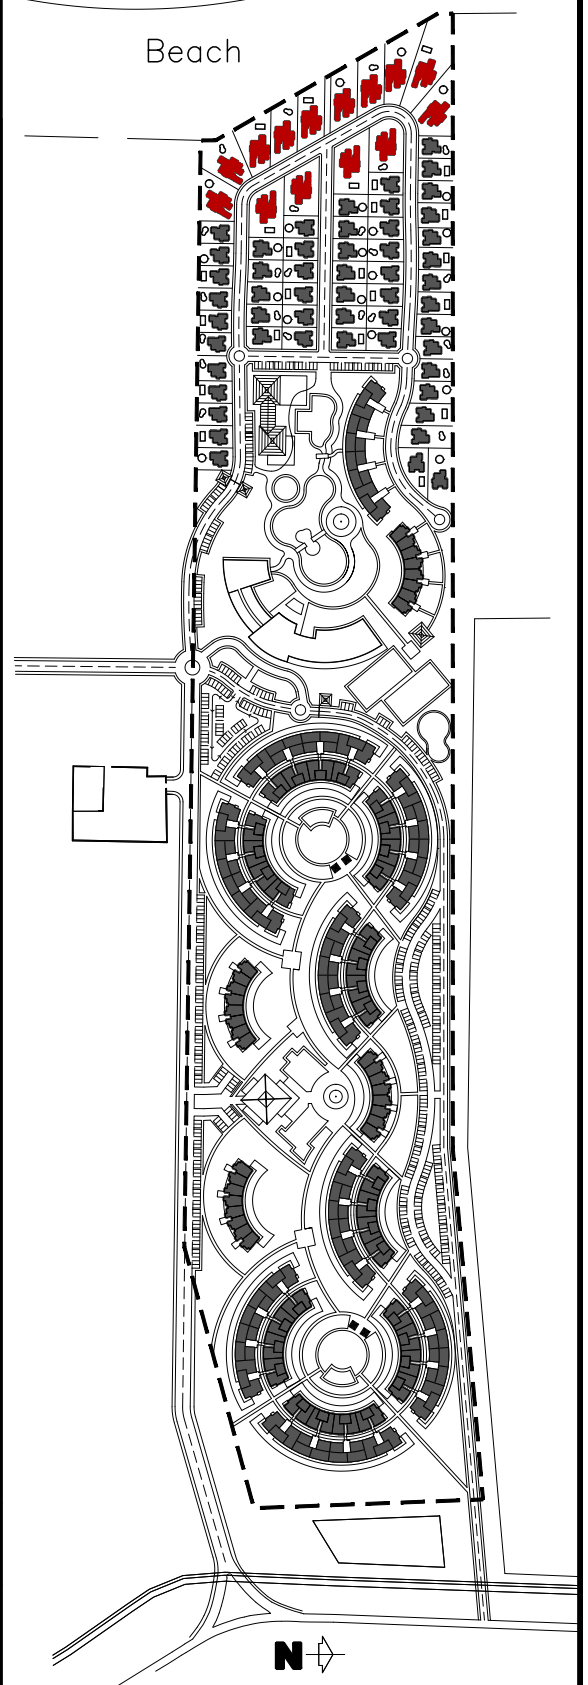

Atlantic Ocean

Beach

Figurative plan, all materials, colors, furniture, exterior areas ornamentation and household-electric are orientative, will be defined in the quality memory. The surfaces are approximate and can suffer some variations by technical necessities during the execution of the building.

BEACH

POOL

Surfaces	m ²
Plot Area	520.00
Built House Surface	163.10
Terrace Surface	23.10
Total Built Surface	186.10
Scale	1/100

VILLE TYPE C – GROUND FLOOR – PLOT AREA 520m2