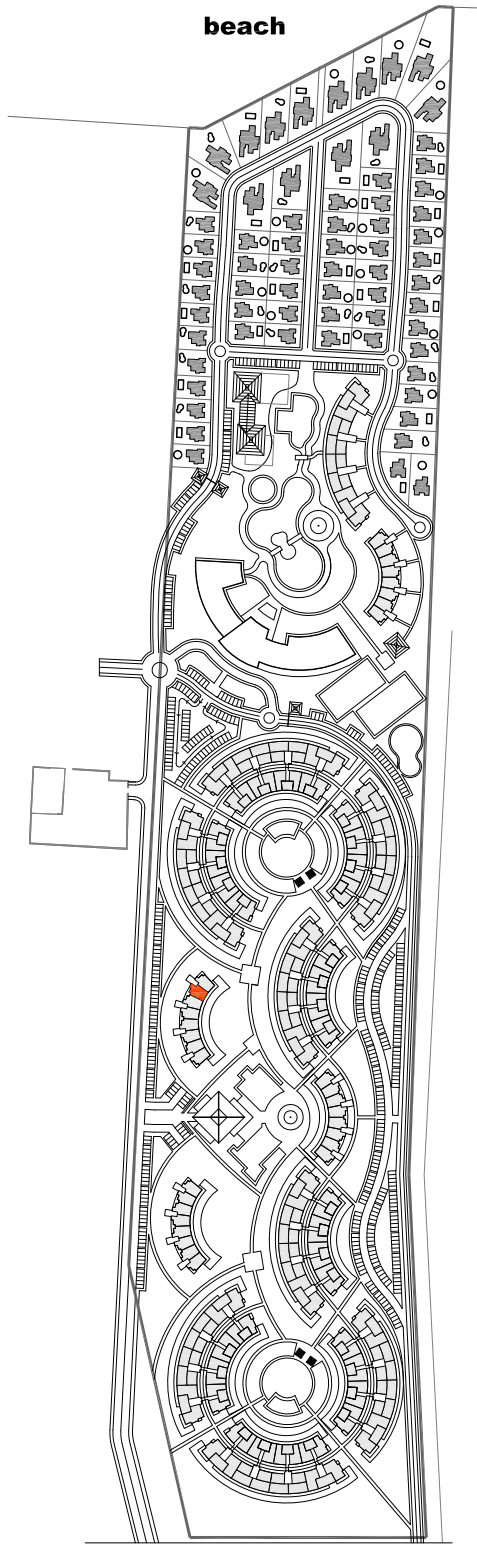

| Surfaces | m2 |
|-----------------|-------|
| Useful Surface | 69,37 |
| Built Surface | 81,52 |
| Terrace Surface | 20,47 |

ESCALE 1:75

Figurative plan, all materials, colors, furniture, exterior areas ornamentation and household-electric are orientative, will be defined in the quality memory. The surfaces are approximate and can suffer some variations by technical necessities during the execution of the building.